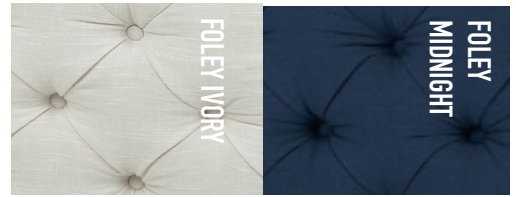

WATSON

UPHOLSTERY COLLECTION

PRODUCT	CODE	MEASUREMENTS	PRICE
Cocktail Ottoman -Foley Ivory	145528	40"W x 40"D x 16"H	\$599.00
Cocktail Ottoman -Foley Midnight	145530	40"W x 40"D x 16"H	\$599.00
Ottoman -Foley Ivory	145527	25"W x 25"D x 16"H	\$399.00
Ottoman -Foley Midnight	145529	25"W x 25"D x 16"H	\$399.00

COUNTRY OF ORIGIN

China

PRODUCT OVERVIEW

40% polyester, 40% rayon and 20% linen upholstery
 Solid and engineered wood frame
 Foam wrapped seat
 Plastic glides

COLOUR/FINISH

Foley Ivory and Foley Midnight

CARE INSTRUCTIONS